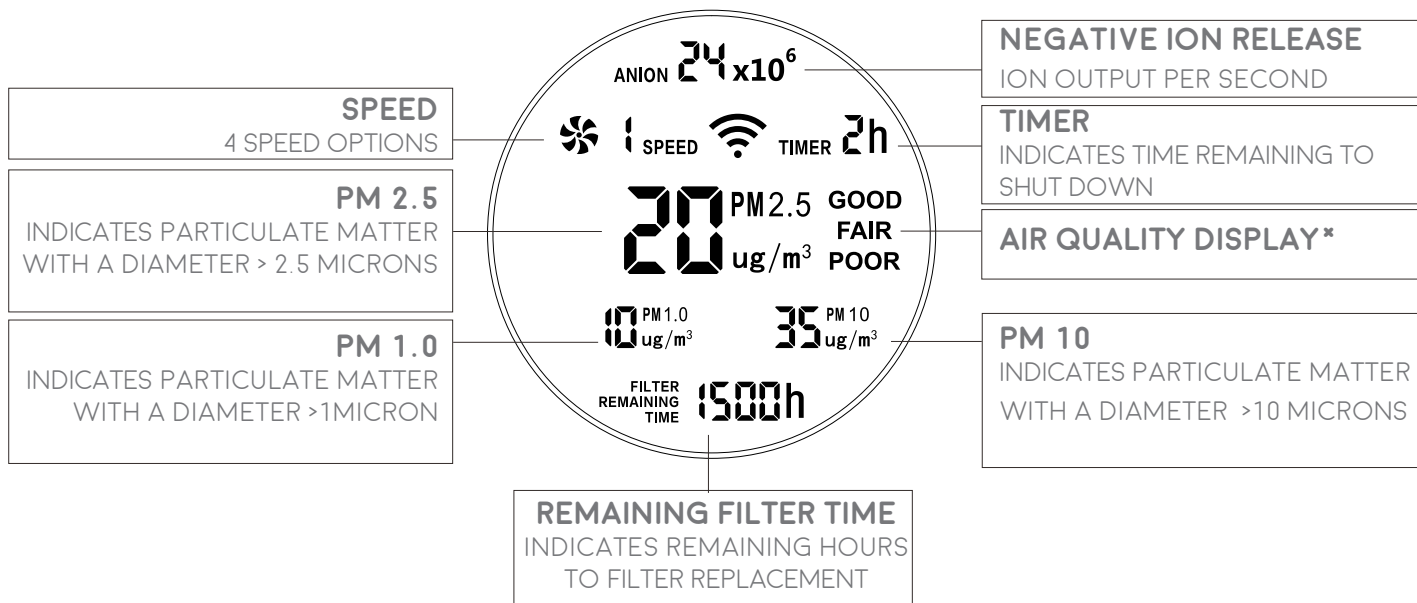

HYGEA PRO

DISPLAY SCREEN DETAILS

*** AIR QUALITY DISPLAY**

GOOD (GREEN) PM2.5 < 75 UG IM³
 FAIR (BLUE) 75 ≤ PM 2.5 P< 150UG IM³
 POOR (RED) PM2.5 ≥ 150 UG IM³